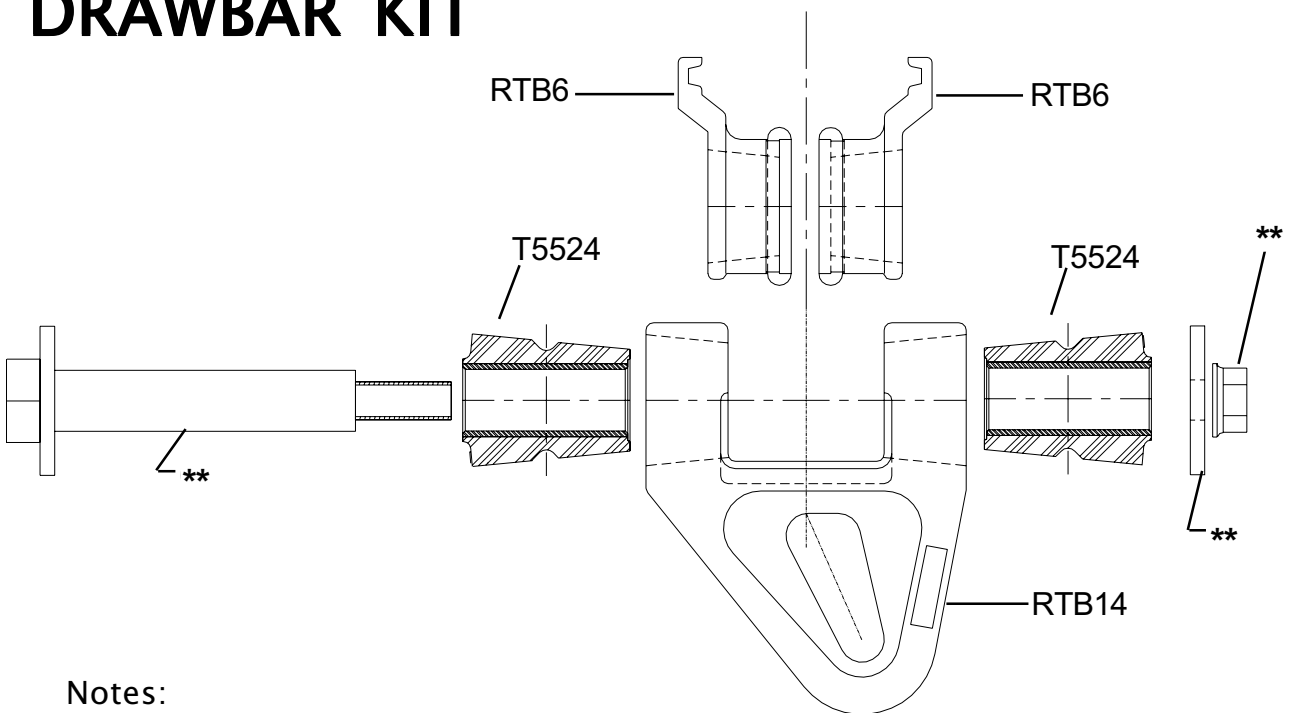

# UTBK DRAWBAR KIT

Notes:

\*\* 69315: includes 1 x pin, nut & washer.

UTBK-2: 2" hinge version available using 6931601 pins, HDB3 bushes, 1416901 nuts & 6931502 washers

# RTBK DRAWBAR KIT

Notes:

\*\* 69315: includes 1 x pin, nut & washer.

UTBK-2: 2" hinge version available using 6931601 pins, HDB3 bushes, 1416901 nuts & 6931502 washers