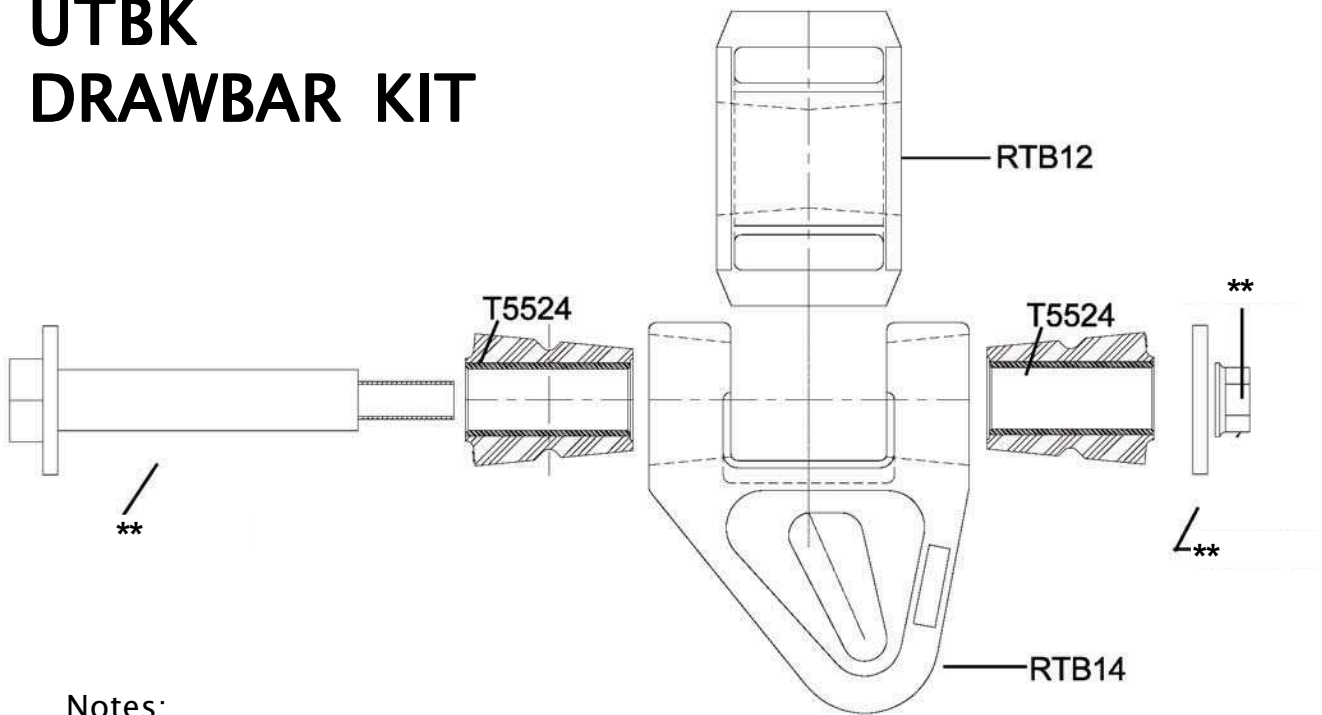

# UTBK DRAWBAR KIT

Notes:

\*\* 69315: includes 1 x pin, nut & washer.

UTBK-2: 2" hinge version available using 6931601 pins, HDB3 bushes, 1416901 nuts & 6931502 washers

# RTBK DRAWBAR KIT

Notes:

\*\* 69315: includes 1 x pin, nut & washer.

UTBK-2: 2" hinge version available using 6931601 pins, HDB3 bushes, 1416901 nuts & 6931502 washers